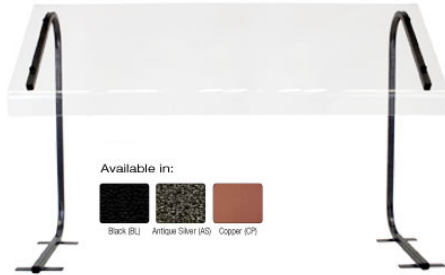

Sneeze Guards > Portable Sneeze Guards > Sneeze Guard, Economy, Portable Table Top Use, 3 ft.

Sneeze Guard, Economy, Portable Table Top Use, 3 ft.

Model: 1BSGP36

Sneeze Guard, Economy, Portable Table Top Use, 3 ft.

Sneeze Guards, Economy, Portable Table Top Serving, 36 in.

Assembles and disassembles with 4 thumb screws. Sneeze guard shields and legs stack for transport or storage. 28 in. height legs, 15 in. depth with 16 in. opening clearance. Powder coated steel legs and .25 inch acrylic plastic shields. Powder Coat Finish: Textured Black, Antique Silver, Copper. Measures: 36x28x19 in.

Options available for Sneeze Guard, Economy, Portable Table Top Use, 3 ft. :

Powder Coat Finishes

[Black](#), [Antique Silver](#), [Choose Finish](#).